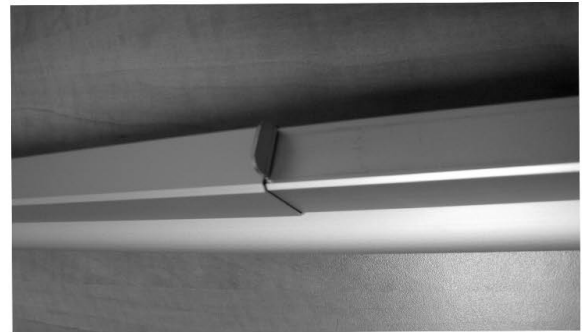

**FOR USE WITH 8 FT CONVERSION KIT, METAL BRACE AND ELBOW BRACKETS INCLUDED.**

**IF REQUIRED, USE METAL BRACE FOR ADDED SUPPORT TO PREVENT MIDDLE FROM SAGGING.**

**SLIDE METAL BRACE TO MIDDLE WHERE 8 FT. CONVERSION KIT CONNECTS.**

**ONCE BRACE HAS BEEN INSTALLED, SLIDE AN ELBOW BRACKET ONTO EITHER END OF BRACE.**