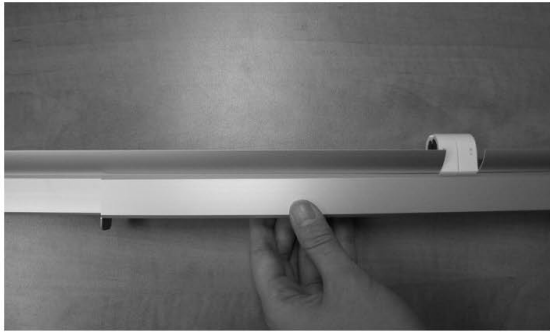

**FOR USE WITH 8 FT CONVERSION KIT, METAL BRACE AND ELBOW BRACKETS INCLUDED.**

**IF REQUIRED, USE METAL BRACE FOR ADDED SUPPORT TO PREVENT MIDDLE FROM SAGGING.**

**SLIDE METAL BRACE TO MIDDLE WHERE 8 FT. CONVERSION KIT CONNECTS.**

**ONCE BRACE HAS BEEN INSTALLED, SLIDE AN ELBOW BRACKET ONTO EITHER END OF BRACE.**